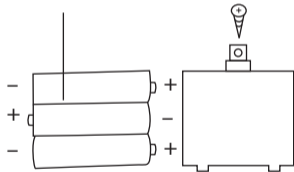

## Dual Beam COB, LED Work Light

Remove battery wrapping  
before first-time use.

3xAA Batteries (Included)

Made in China

122 x 55 mm