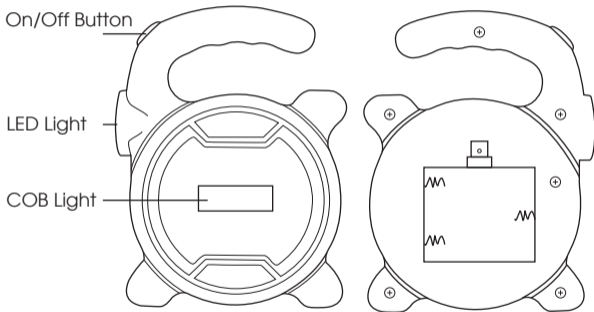

## Dual Beam COB, LED Work Light

Remove battery wrapping  
before first-time use.

3xAA Batteries (Included)

Made in China

122 x 55 mm