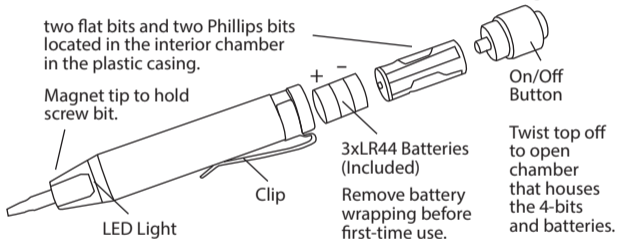

## Quick-Reach 4-Bit Screwdriver Set with Light

Made in China

85x45 mm